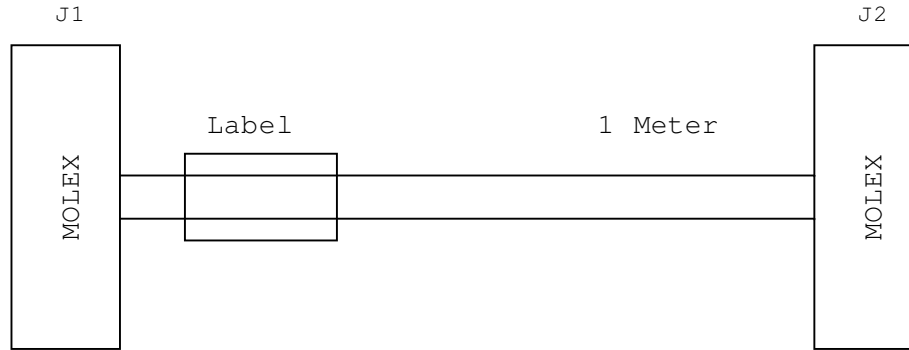

MOLEX TOOLING	
SERVICE CRIMP TOOL	063811-1000
HAND CRIMP TOOL	0638190901
EXTRACTION TOOL	0011030044
APPLICATOR	63902-3900

Molex Strip Length	
Jacket	29.21 mm
Conductor	3.00 mm

LABEL CONTENTS

Spectrum Digital APPBOX Cable Part # 519231 A
---

SPECTRUM DIGITAL INCORPORATED			
Title:	APPBOX CABLE		
Page Contents:	TITLE		
Size:A	DWG NO	519230	Revision: A
Date: Wednesday, December 11, 2019		Sheet 1 of 2	

BELDEN 9534

WIRE	COLOR
1	BLACK
2	WHITE
3	RED
4	GREEN
5	BROWN
6	BLUE
7	ORANGE
8	YELLOW
9	PURPLE
10	GRAY

WIRE TABLE

J1	J2	COLOR	SIGNAL
1	1	BLACK	RS485_A
2	2	WHITE	RS485_B
3	3	RED	RS485_GND
4	4	GREEN	CAN_H
5	5	BROWN	CAN_L
6	6	BLUE	PWR
7	7	ORANGE	LIN_GND
8	8	YELLOW	LIN_PWR
9	9	PURPLE	LIN
10	10	GRAY	CAN_GND

<b>SPECTRUM DIGITAL INCORPORATED</b>			
<b>Title: APPBOX CABLE</b>			
<b>Page Contents: LOGIC</b>			
<b>Size:A</b>	<b>DWG NO</b>	<b>519230</b>	<b>Revision: A</b>
<b>Date: Wednesday, November 20, 2019</b>		<b>Sheet 2 of 2</b>	