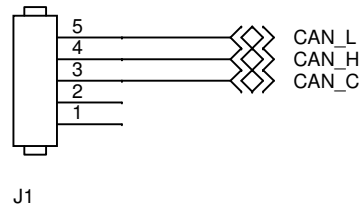

2

1

TE TOOLING	
CRIMP TOOL 58448-2	
EXTRACTION TOOL 91285-1	
APPLICATOR 2151496-1	

LABEL CONTENTS	
Spectrum Digital	
NEMA2K-CAN Cable	
Part # 519180 A	

TE Strip Length	
Conductor	2.14 - 2.64 mm

SPECTRUM DIGITAL INCORPORATED			
Title: NEMA2K - CAN Cable			
Page Contents: TITLE			
Size:A	DWG NO	519180	Revision: A
Date: Wednesday, December 11, 2019			Sheet 1 of 2

WIRE TABLE

J1	J2	COLOR	SIGNAL
1	-	WHITE	-----
2	-	BROWN	-----
3	3	BLUE	CAN_C
4	7	BLACK	CAN_H
5	2	GRAY	CAN_L

M12 Male 5pin Cable

J2

SPECTRUM DIGITAL INCORPORATED

Title: NEMA2K - CAN Cable

Page Contents: LOGIC