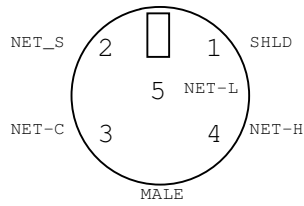

C

B

B

A

A

5

4

3

2

1

TE TOOLING	
CRIMP TOOL 58448-2	
EXTRACTION TOOL 91285-1	
APPLICATOR 2151496-1	

LABEL CONTENTS	
Spectrum Digital	
NEMA2K-CAN Cable	
Part # 519180 A	

TE Strip Length	
Conductor	2.14 - 2.64 mm

SPECTRUM DIGITAL INCORPORATED			
Title: NEMA2K - CAN Cable			
Page Contents: TITLE			
Size:A	DWG NO	519180	Revision: A
Date: Wednesday, December 11, 2019			Sheet 1 of 2

WIRE TABLE

J1	J2	COLOR	SIGNAL
1	-	WHITE	-----
2	-	BROWN	-----
3	3	BLUE	CAN_C
4	7	BLACK	CAN_H
5	2	GRAY	CAN_L

M12 Male 5pin Cable

J2

SPECTRUM DIGITAL INCORPORATED

Title: NEMA2K - CAN Cable

Page Contents: LOGIC