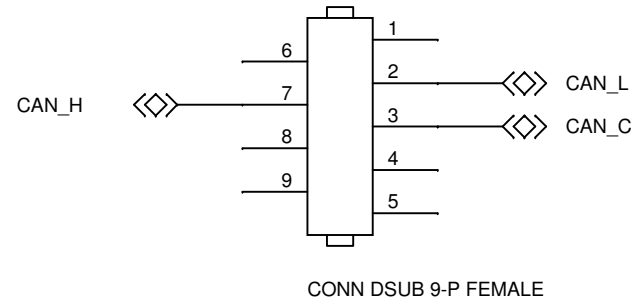

2

1

TE TOOLING	
CRIMP TOOL 58448-2	
EXTRACTION TOOL 91285-1	
APPLICATOR 2151496-1	

LABEL CONTENTS	
Spectrum Digital	
NEMA2K-CAN Cable	
Part # 519180 A	

TE Strip Length	
Conductor	2.14 - 2.64 mm

SPECTRUM DIGITAL INCORPORATED			
Title: NEMA2K - CAN Cable			
Page Contents: TITLE			
Size:A	DWG NO	519180	Revision: A
Date: Wednesday, December 11, 2019			Sheet 1 of 2

WIRE TABLE

J1	J2	COLOR	SIGNAL
1	-	WHITE	-----
2	-	BROWN	-----
3	3	BLUE	CAN_C
4	7	BLACK	CAN_H
5	2	GRAY	CAN_L

M12 Male 5pin Cable

J2

SPECTRUM DIGITAL INCORPORATED

Title: NEMA2K - CAN Cable

Page Contents: LOGIC