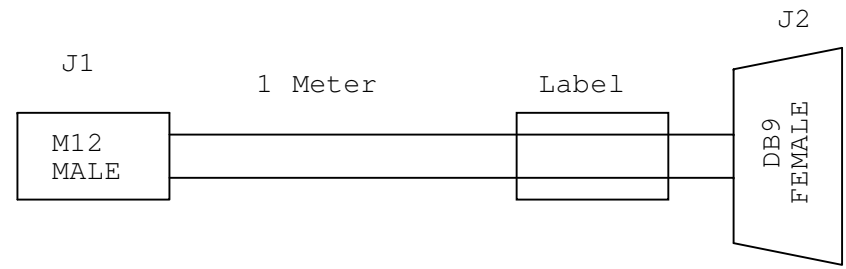

C

B

B

A

A

5

4

3

2

1

TE TOOLING	
CRIMP TOOL 58448-2	
EXTRACTION TOOL 91285-1	
APPLICATOR 2151496-1	

LABEL CONTENTS	
Spectrum Digital	
NEMA2K-CAN Cable	
Part # 519180 A	

TE Strip Length	
Conductor	2.14 - 2.64 mm

SPECTRUM DIGITAL INCORPORATED			
Title: NEMA2K - CAN Cable			
Page Contents: TITLE			
Size:A	DWG NO	519180	Revision: A
Date: Wednesday, December 11, 2019			Sheet 1 of 2

WIRE TABLE

J1	J2	COLOR	SIGNAL
1	-	WHITE	-----
2	-	BROWN	-----
3	3	BLUE	CAN_C
4	7	BLACK	CAN_H
5	2	GRAY	CAN_L

M12 Male 5pin Cable

J2

SPECTRUM DIGITAL INCORPORATED

Title: NEMA2K - CAN Cable

Page Contents: LOGIC