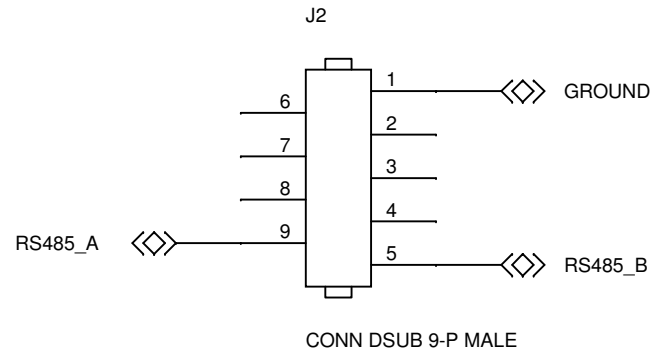

LABEL CONTENTS	
Spectrum Digital	
RS485 Cable	
Part #519175 A	

TE Strip Length	
Conductor	2.14 - 2.64 mm

MODBUS over Serial Line
 Specification and Implementation Guide
 V1.02

pin no.5 = B (YELLOW or WHITE)
 pin no.9 = A (BROWN or RED)
 pin no.1 = Ground (GREY or BLACK)

SPECTRUM DIGITAL INCORPORATED			
Title: RS485 CABLE			
Page Contents: TITLE			
Size:A	DWG NO	519175	Revision: A
Date: Wednesday, December 11, 2019			Sheet 1 of 2

BELDEN 9534

WIRE	COLOR
1	BLACK
2	WHITE
3	RED
4	GREEN

WIRE TABLE

J1	J2	COLOR	SIGNAL
1	9	RED	RS485_A
2	5	WHITE	RS485_B
3	1	BLACK	GROUND

SPECTRUM DIGITAL INCORPORATED

Title: RS485 CABLE

Page Contents: LOGIC

Size:A

DWG NO 519175

Revision:
A