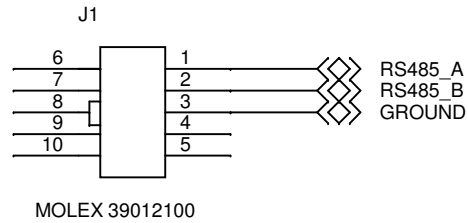

LABEL CONTENTS	
Spectrum Digital	
RS485 Cable	
Part #519175 A	

TE Strip Length	
Conductor	2.14 - 2.64 mm

MODBUS over Serial Line
 Specification and Implementation Guide
 V1.02

pin no.5 = B (YELLOW or WHITE)
 pin no.9 = A (BROWN or RED)
 pin no.1 = Ground (GREY or BLACK)

SPECTRUM DIGITAL INCORPORATED			
Title: RS485 CABLE			
Page Contents: TITLE			
Size:A	DWG NO	519175	Revision: A
Date: Wednesday, December 11, 2019			Sheet 1 of 2

BELDEN 9534

WIRE	COLOR
1	BLACK
2	WHITE
3	RED
4	GREEN

WIRE TABLE

J1	J2	COLOR	SIGNAL
1	9	RED	RS485_A
2	5	WHITE	RS485_B
3	1	BLACK	GROUND

SPECTRUM DIGITAL INCORPORATED

Title: RS485 CABLE

Page Contents: LOGIC

Size:A

DWG NO 519175

Revision:
A