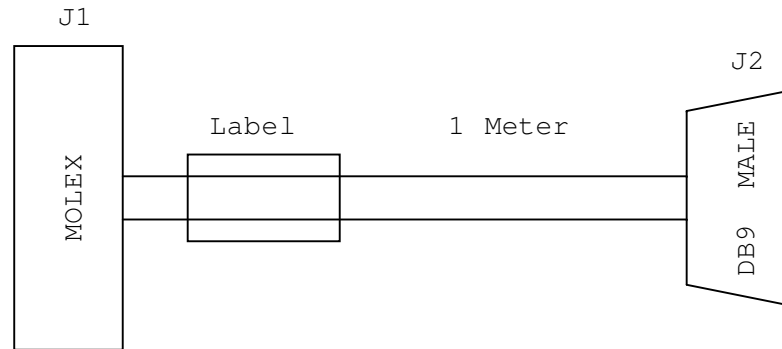

MOLEX TOOLING	
SERVICE CRIMP TOOL	063811-1000
HAND CRIMP TOOL	0638190901
EXTRACTION TOOL	0011030044
APPLICATOR	63902-3900

TE TOOLING	
CRIMP TOOL	58448-2
EXTRACTION TOOL	91285-1
APPLICATOR	2151496-1

Molex Strip Length	
Jacket	29.21 mm
Conductor	3.00 mm

LABEL CONTENTS	
Spectrum Digital	
RS485 Cable	
Part #519175 A	

TE Strip Length	
Conductor	2.14 - 2.64 mm

MODBUS over Serial Line
 Specification and Implementation Guide
 V1.02

pin no.5 = B (YELLOW or WHITE)
 pin no.9 = A (BROWN or RED)
 pin no.1 = Ground (GREY or BLACK)

SPECTRUM DIGITAL INCORPORATED			
Title: RS485 CABLE			
Page Contents: TITLE			
Size:A	DWG NO	519175	Revision: A
Date: Wednesday, December 11, 2019			Sheet 1 of 2

BELDEN 9534

WIRE	COLOR
1	BLACK
2	WHITE
3	RED
4	GREEN

WIRE TABLE

J1	J2	COLOR	SIGNAL
1	9	RED	RS485_A
2	5	WHITE	RS485_B
3	1	BLACK	GROUND

SPECTRUM DIGITAL INCORPORATED

Title: RS485 CABLE

Page Contents: LOGIC

Size:A

DWG NO 519175

Revision:
A